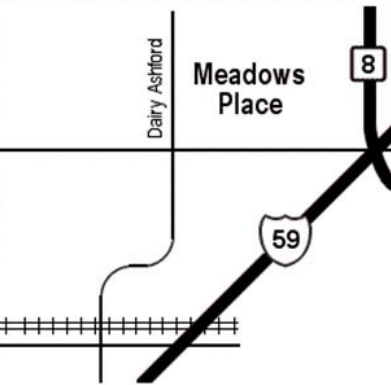

www.sugarlandsoccer.org
Rainout
281-265-4010

SL

**Eldridge Park
Soccer Complex**
2511 Eldridge Rd.
Sugar Land, TX 77478

EP Eldridge Park

2552 Eldridge Road Sugar Land, TX 77478
Rainout: 281.265.4010