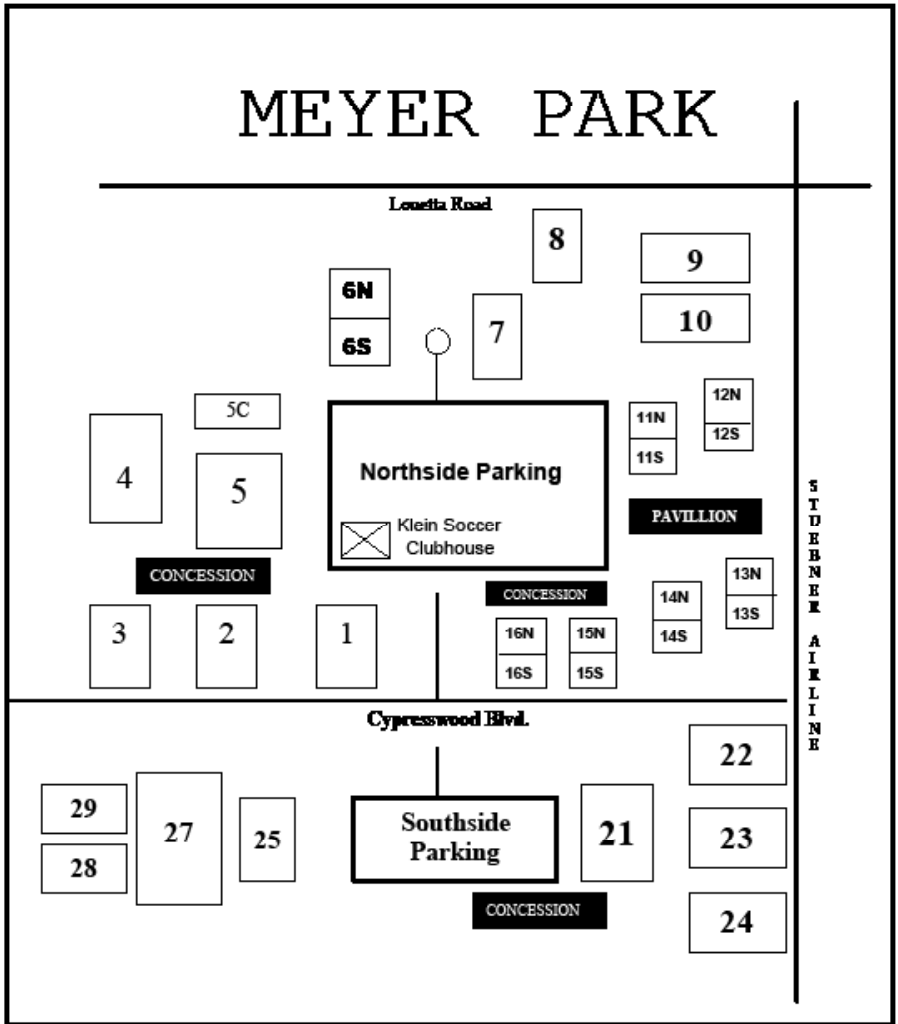

# MEYER PARK

## MP Meyer Park

7700 Cypresswood Drive Spring, TX 77379  
 Rainout: 281.320.2211 Rainout: 281.319.1753