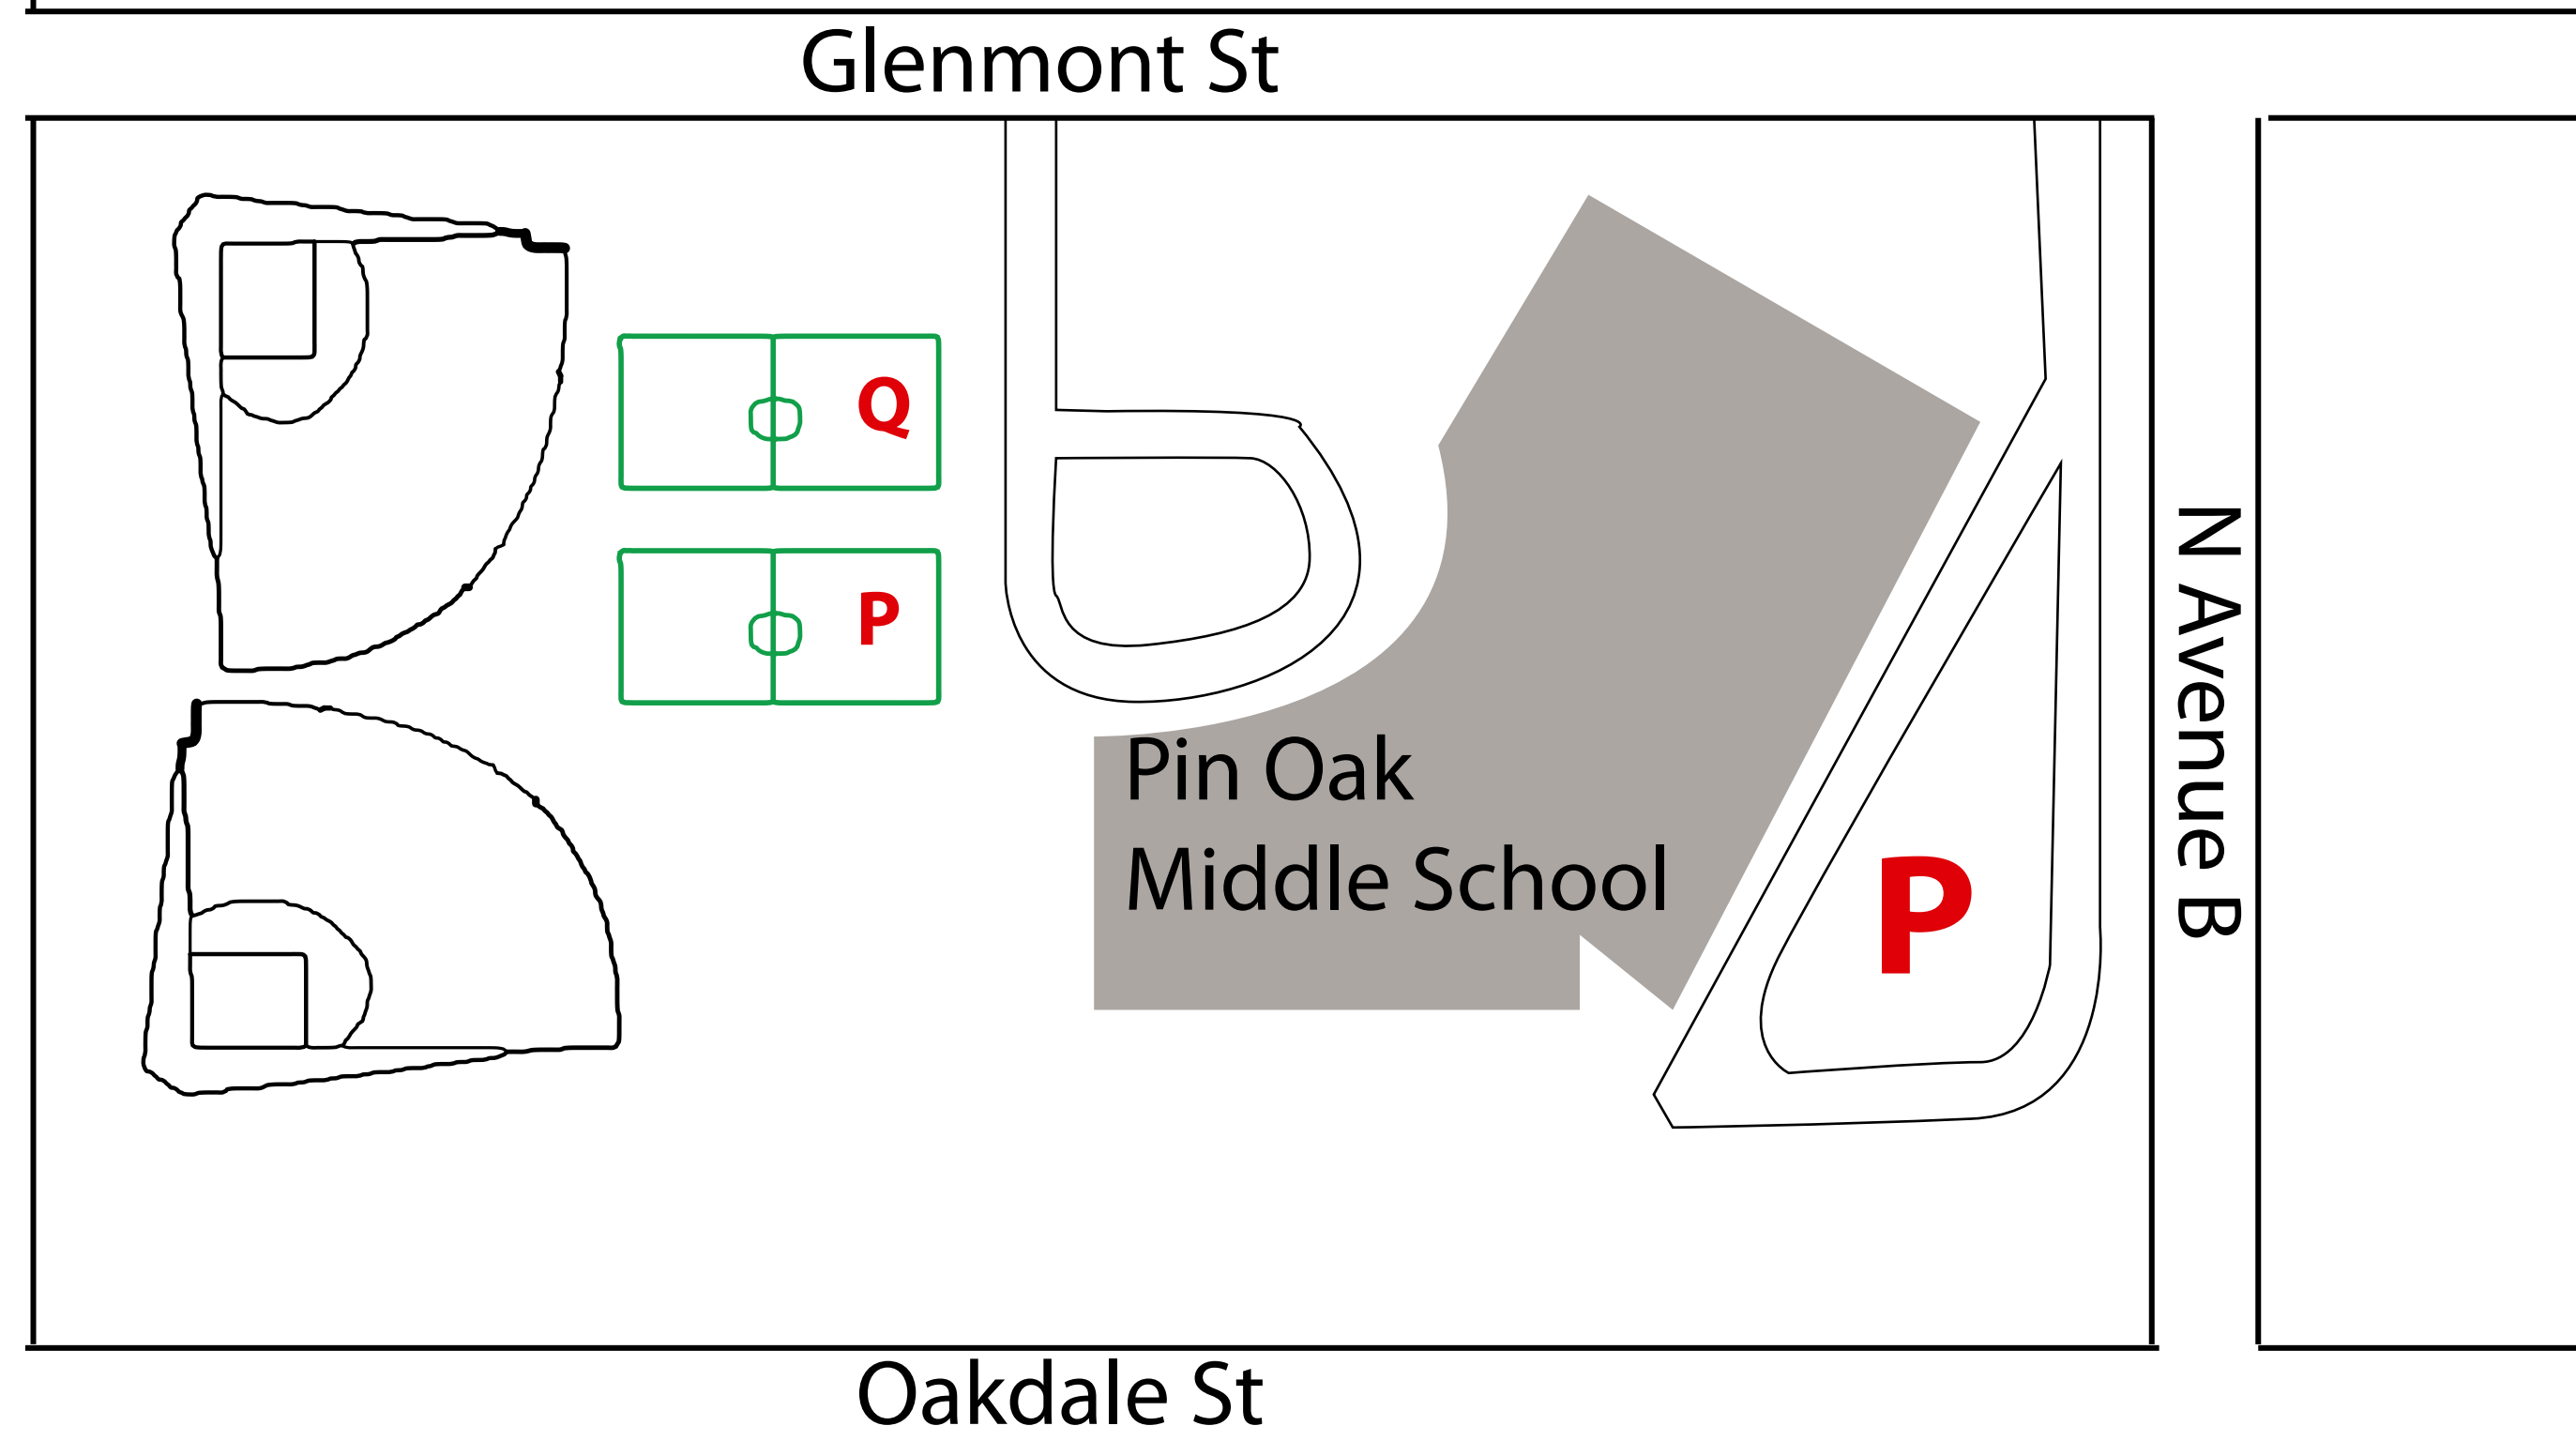

Pin Oak Middle School

610

Tournament Map

**Field
Hotline:
281-397-4570**

10001 Stella Link Dr.