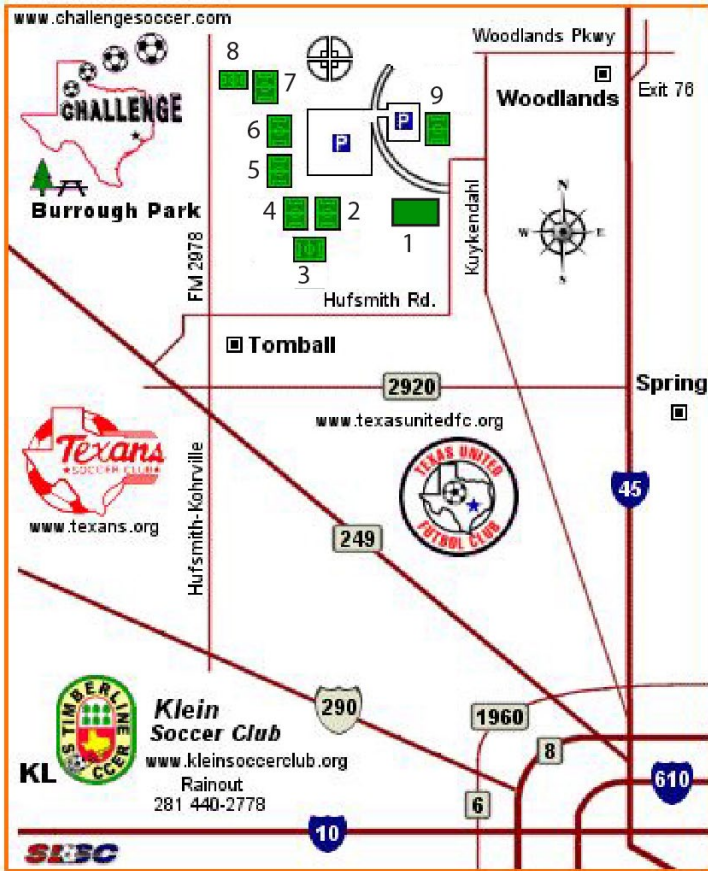

## BC Bear Creek

3535 War Memorial Dr 77084

Rainout: 281.894.8885