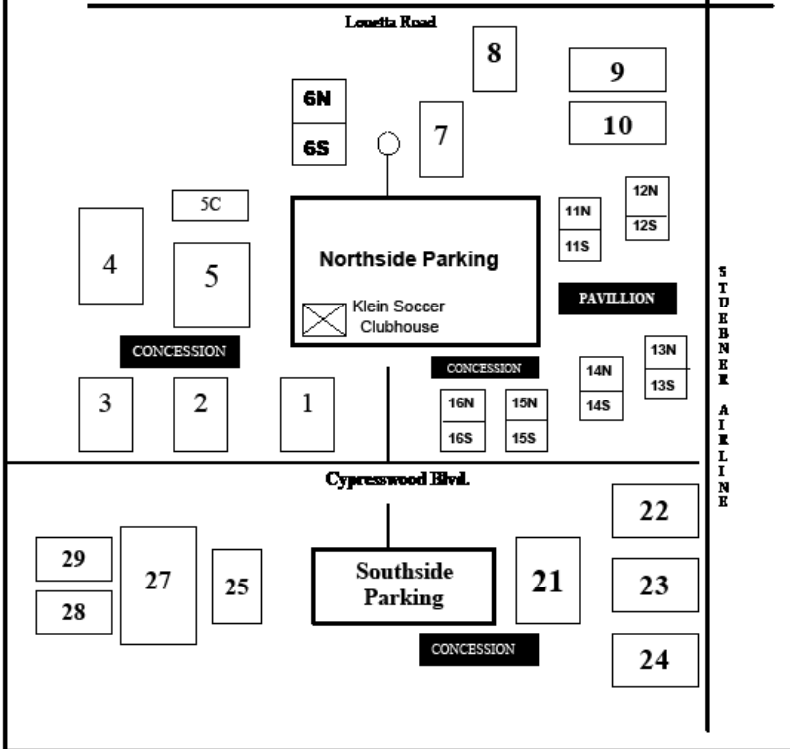

MEYER PARK

MP Meyer Park

7700 Cypresswood Drive Spring, TX 77379
Rainout: 281.320.2211 Rainout: 281.319.1753