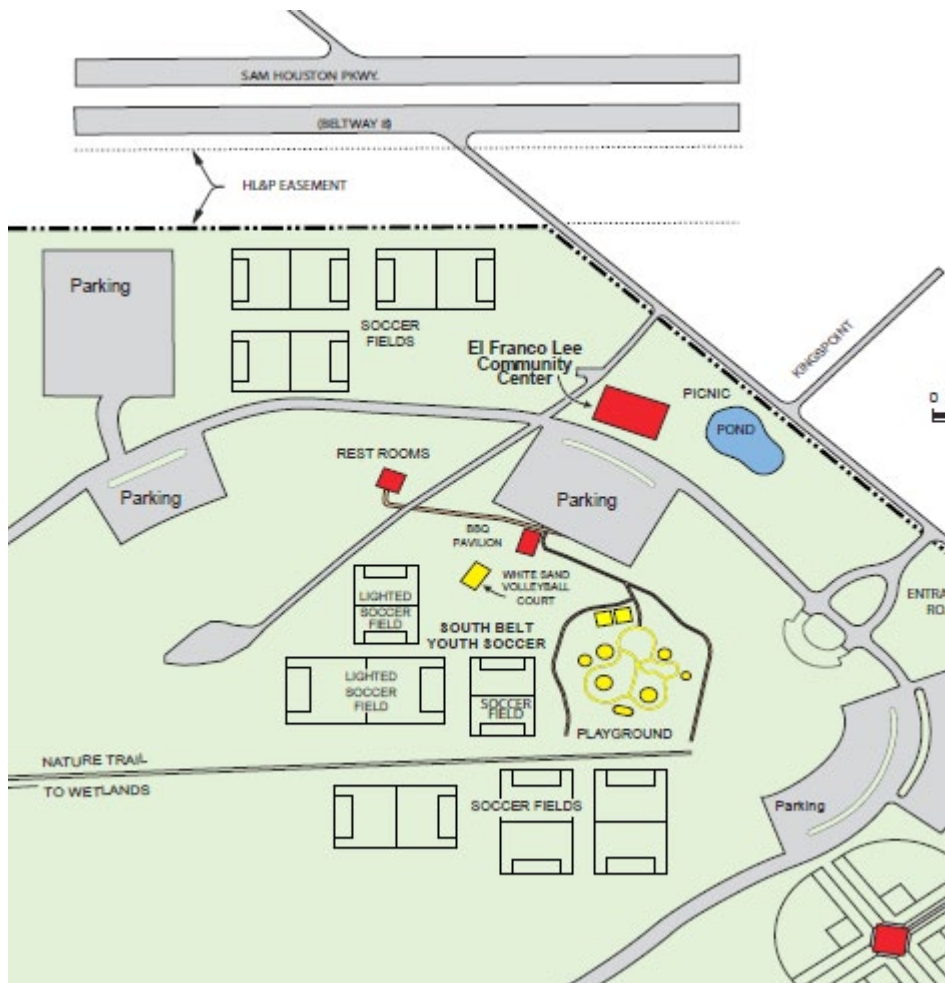

EF El Franco Lee

9400 Hall Road
Houston, Texas 77089
Rainout: www.southbeltsoccer.org