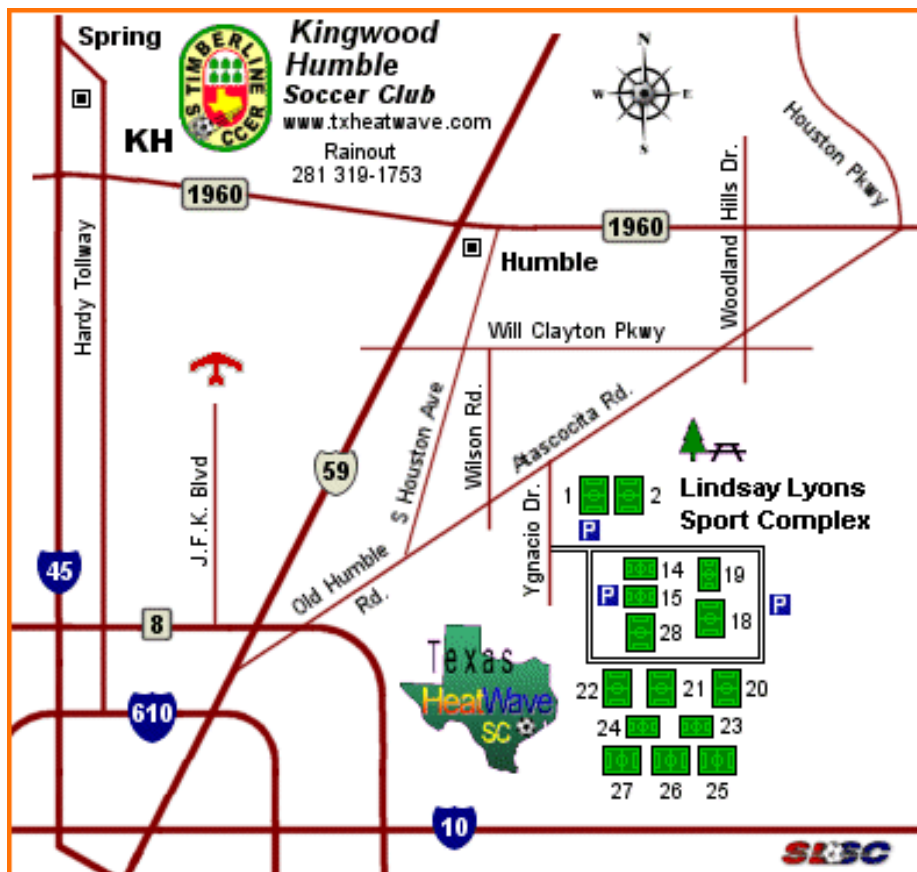

LL Lindsay Lyons

2310 Atascocita Humble, TX 77396
Rainout: 281.319.17533