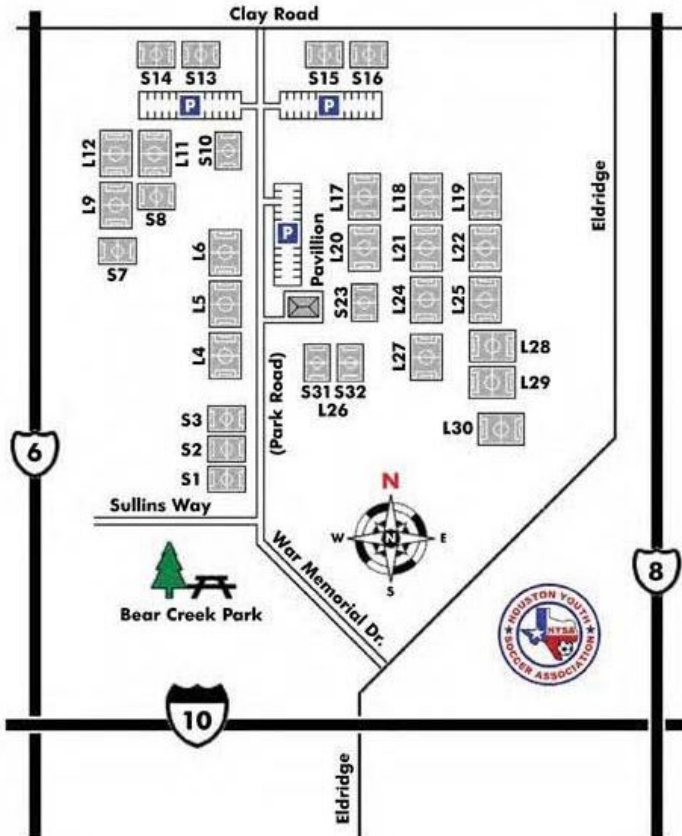

## BC Bear Creek

3535 War Memorial Dr 77084

Rainout: 281.894.8885