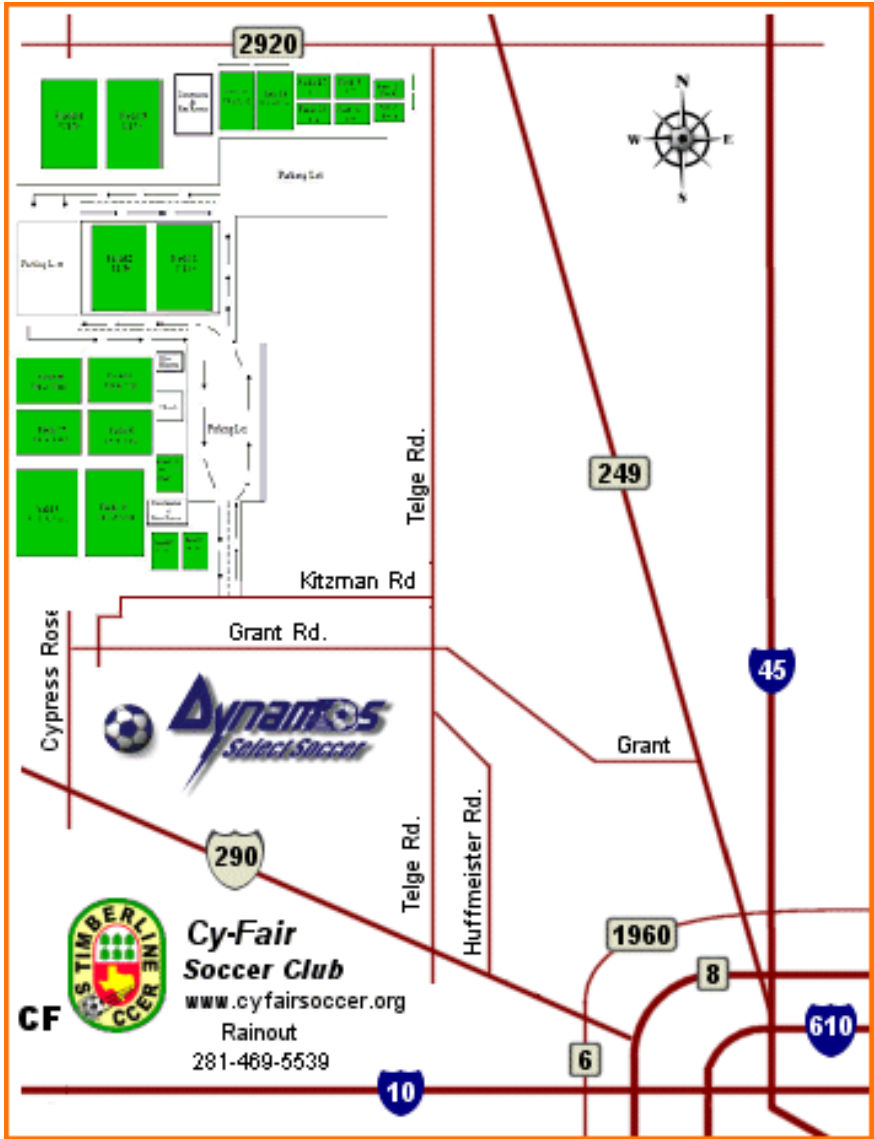

DP Dyess Park

16822 Kitzman Cypress, TX 77429

Rainout: 281.469.5539