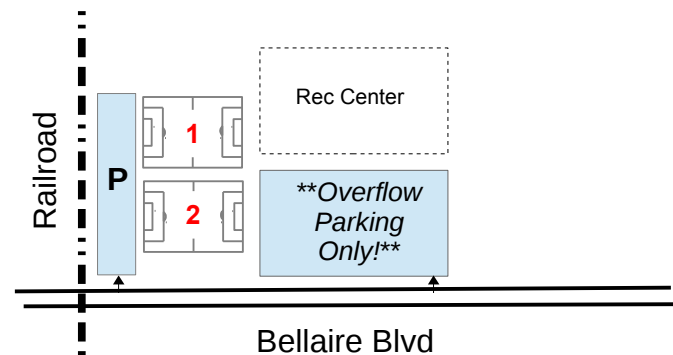

Pin Oak Middle School
4601 Glenmont St 77401

Episcopal High School
4650 Bissonnet 77401
Parking in garage

Tournament Map:
Pin Oak, Episcopal HS,
West U Rec Center

Weather Hotline: 281.397.4570
houstonx.org/tournament