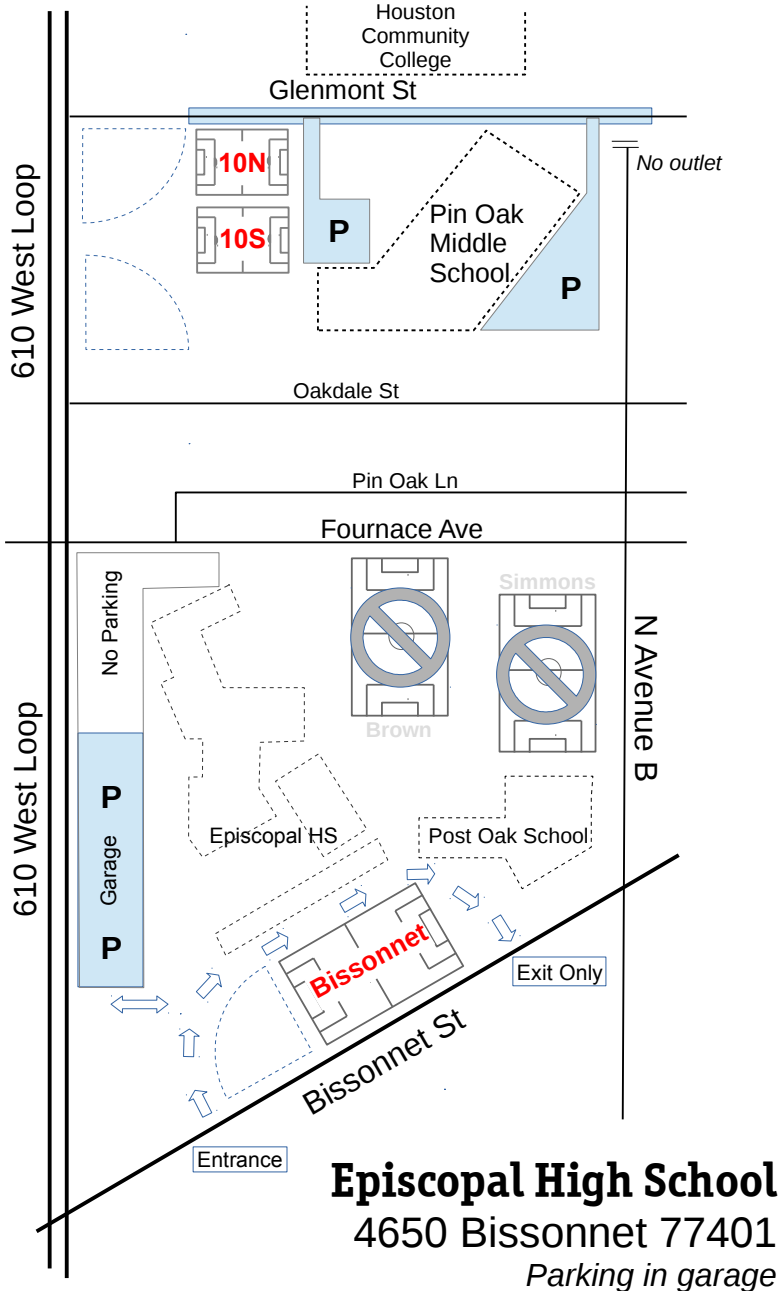

Pin Oak Middle School
4601 Glenmont St 77401

Episcopal High School
4650 Bissonnet 77401
Parking in garage

Tournament Map:
Pin Oak, Episcopal HS,
West U Rec Center

Weather Hotline: 281.397.4570
houstonx.org/tournament

West U Rec Center
4210 Bellaire 77025