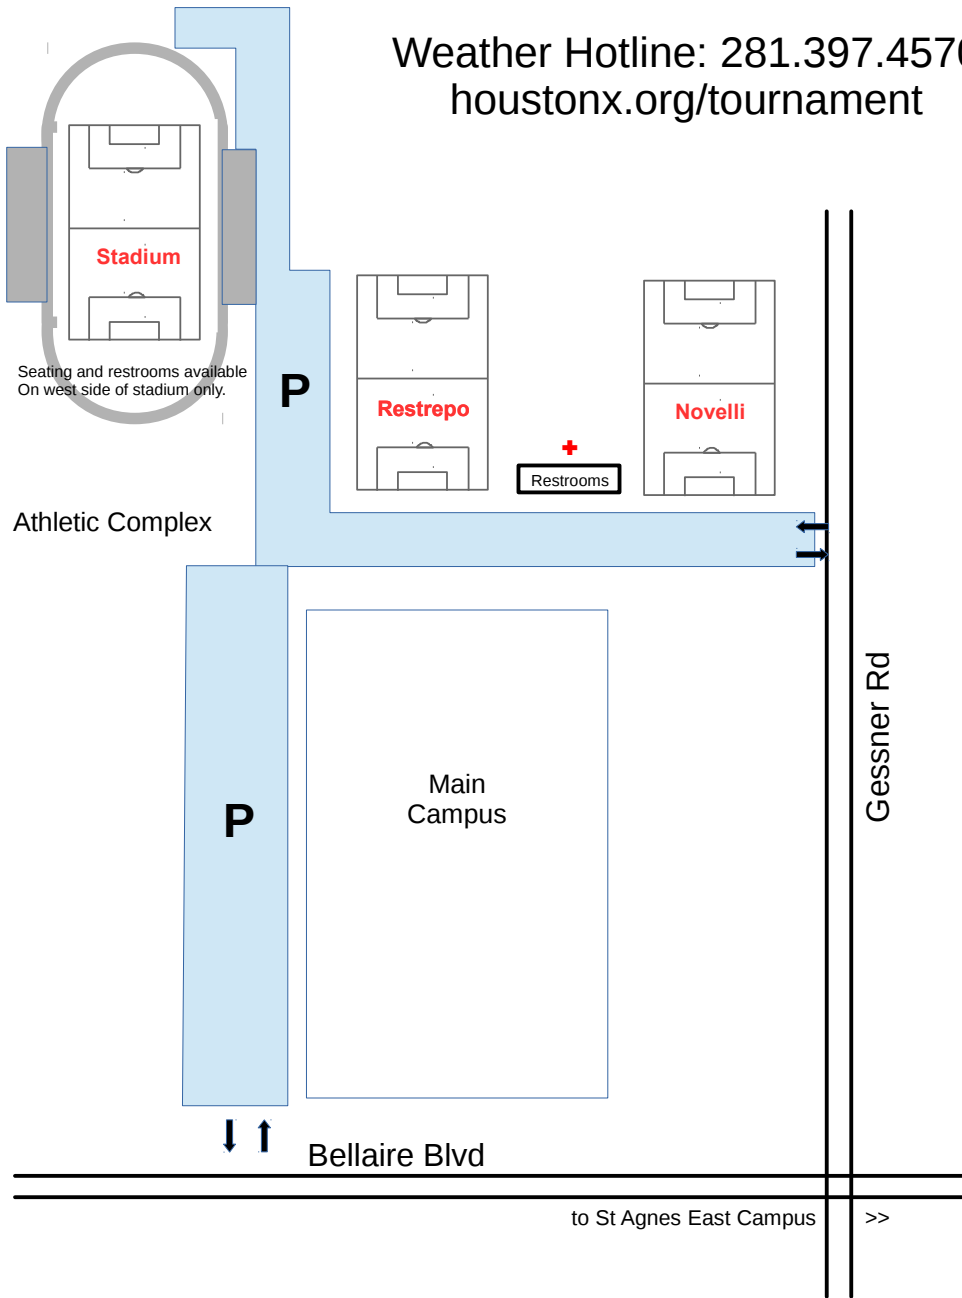

Weather Hotline: 281.397.4570  
 houstonx.org/tournament

**Strake Jesuit College Preparatory**  
 8900 Bellaire Blvd 77036

**St Agnes Academy East Campus**  
 7611 Bellaire Blvd 77036